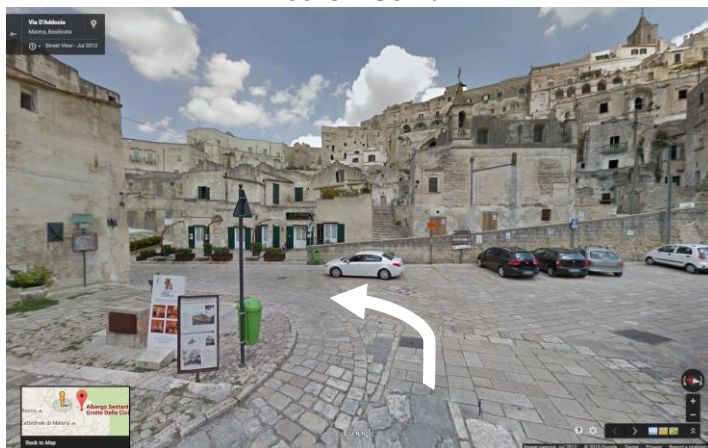

The hotel is located in a ZTL area (Traffic restricted area). It is possible to pass through it (vehicles up to 8 people only), for luggage unloading and loading. We can authorize the registration plate only for check-in and check-out transit in ZTL Sassi - Via D'Addozio and Via Bruno Buozzi .

Please find below some useful directions to find us easily.

Arriving by car please take the entrance "6 Matera Nord" and follow the first brown signs for "Sassi", then turn left in "Via Cererie", so keep going straight until "Via Santo Stefano", at the end of this street keep left in "Via D'Addozio". With a GPS, easily set "Via Santo Stefano" as first destination, than follow the pictures.

1. Take Via D'Addozio, drive down for **350m** until the cross in step 2

2. Here turn left on Via Madonna delle Virtù, drive for other **450m**.

3. Pay attention on your right for the Sextantio's sign.

4. Once here, call us to require the portorage service.

6. On the top of the stairway(step4), there is our entrance.

Coordinates: 40°40'03.0"N 16°36'45.0"E