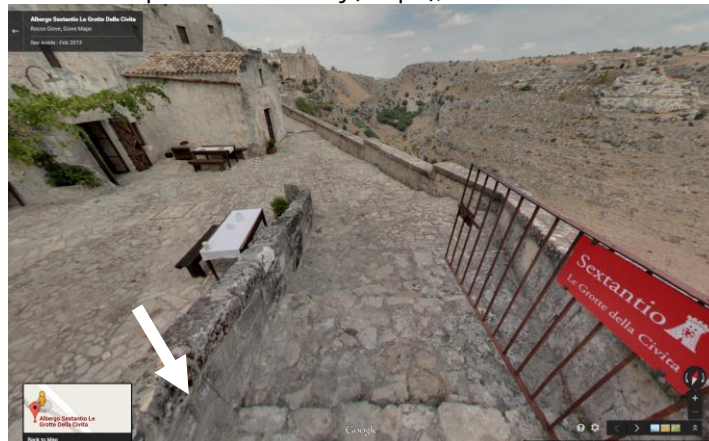

The hotel is located in a ZTL area (Traffic restricted area). It is possible to pass through it (vehicles up to 8 people only), for luggage unloading and loading. We can authorize the registration plate only for check-in and check-out transit in ZTL Sassi - Via D'Addozio and Via Bruno Buozzi .

Please find below some useful directions to find us easily.

Arriving by car please take the entrance "6 Matera Nord" and follow the first brown signs for "Sassi", then turn left in "Via Cererie", so keep going straight until "Via Santo Stefano", at the end of this street keep left in "Via D'Addozio". With a GPS, easily set "Via Santo Stefano" as first destination, than follow the pictures.

1. Take Via D'Addozio, drive down for **350m** until the cross in step 2

2. Here turn left on Via Madonna delle Virtù, drive for other **450m**.

3. Pay attention on your right for the Sextantio's sign.

4. Once here, call us to require the portorage service.

6. On the top of the stairway(step4), there is our entrance.

Coordinates: 40°40'03.0"N 16°36'45.0"E